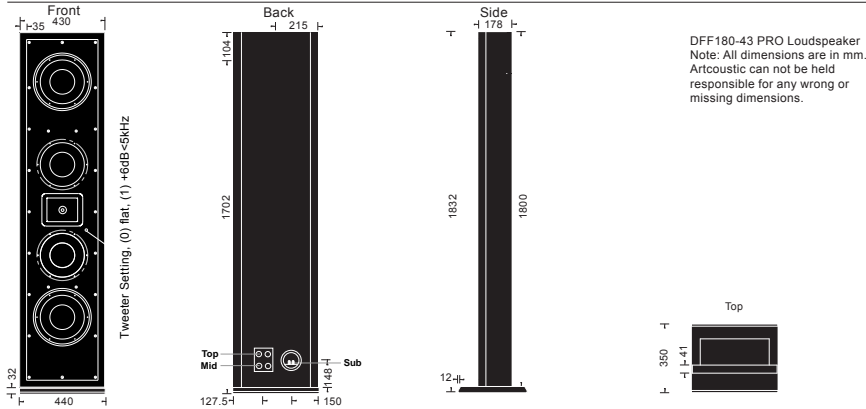

DFF180-43 PRO

Full Range Studio Monitor Loudspeaker

Cabinet colour

Black White RAL

Screen options

Match System Digital Print

DFF180-43 PRO

2.5-way Full Range Studio Monitor. 2 x 10 inch LF and 2 x 10 inch MF unit, 1 x 1.5 inch 90 x 60 degree constant directivity compression horn. All screen options are available for the DFF180-43 PRO: The Match System / Digital Prints.

Operating Range:	15 Hz to 18KHz
Beamwidth HF:	90 x 60 degree constant directivity compression horn
FR:	SPL 1 Watt 99dB Max SPL 122 dB SPL avg 4 ohm continuous power handling 250 W
LF:	Max SPL 122 dB SPL avg 8 ohm continuous power handling 500 W
HF:	Max SPL Switch setting (0) 120dB, setting (1) 124 dB avg 8 ohm continuous power handling 100 W
Connections:	Gold plated push terminals, bi-amp
Dimensions:	1800 (1832 with base plate) H x 430 W x 178 D mm
Weight:	50 kg each

Distortion Reduced Motor

Rigid Cast Alu and Steel Basket

Crossover:

Linear Phase 6 and 12 dB per octave

Applications

2-channel stereo
max SPL 1m 122dB max SPL 4m 112dB

Commercial Cinema, medium - large room, screening room
max SPL 1m 122dB max SPL 4m 112dB

Restaurant - Bar - fixed installation - auditorium
max SPL 1m 122dB max SPL 4m 112dB