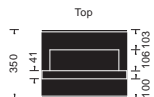

Screen options

Match System Digital Print

Tweeter Setting: (0) flat, (1) +4dB-5kHz

DFF180-43 X2

2.5-way Full Range Studio Monitor. 3 x 10 inch LF and 1 x 10 inch MF unit, 2 x 1.5 inch 90 degree X2 HF unit. All screen options are available for the DFF120-43: The Match System / Digital Prints.

Operating Range: 30 Hz to 40 KHz
Beamwidth: HF, 90 degree X2
FR: SPL 1 Watt 95dB Max SPL 114 dB SPL avg 4 ohm continuous power handling 220 W
LF: Max SPL 116 dB SPL avg 8 ohm continuous power handling 220 W
HF: Max SPL Switch setting (0) 114 dB, setting (1) 116 dB avg 4 ohm continuous power handling 100 W
Connections: Gold plated push terminals, bi-amp
Dimensions: 1800 (1832 with base plate) H x 430 W x 147 D mm
Weight: 50 kg each

DFF180-43 X2

The DFF180-43 X2 is the second largest speaker in the iArtcooustic range. Its performance is sublime, whether it's reproducing blockbuster movie soundtracks or the most delicate, fragile piece of classical music. True to Artcooustic's design ethos, the DFF180-43 X2 is beautifully elegant, offering all the design options to ensure that it remains stunning in any interior. The DFF180-43 X2 epitomises what Artcooustic stands for: World class performance, with stunning individual design. Truly unique. The DFF180-43 X2 incorporates four 10" X2 woofers and twin X2 rippled dome tweeters.

Each pair of 180-43 X2 comes with 2 x PA-260 power amplifier. The speakers can be wall-mounted or, with the addition of a removable base unit, used as floorstanders.

The DFF180-43 X2 is ideal for use in high-end installations, where sound quality is paramount, such as mid-field to full-space studio monitoring, for medium to large sized home cinema installations, and for commercial use in bars, restaurants and corporate presentation facilities.

The DFF180-43 X2 is bi-wirable, enabling you to control the woofers and tweeters independently.

Applications

2-channel stereo / mid field / fullspace studio monitoring
max SPL 1m 116dB max SPL 4m 108 dB

Home Cinema, medium - large room, screening room
max SPL 1m 116dB max SPL 4m 108dB

Restaurant - Bar - fixed installation - boardroom, auditorium
max SPL 1m 116dB max SPL 4m 108dB