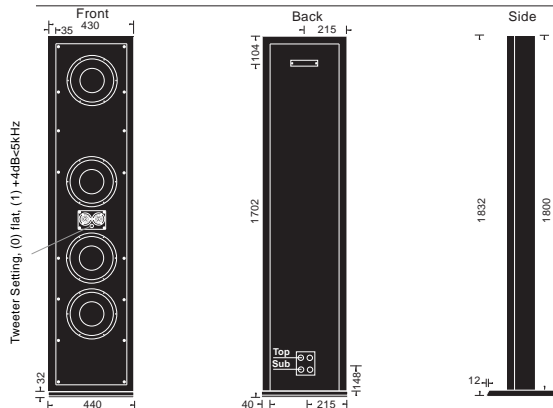

DFF180-43 X2

Full Range Studio Monitor Loudspeaker

Cabinet colour

Black White RAL

Screen options

Match System Digital Print

Tweeter Setting: (0) flat, (1) +4dB-5kHz

DFF180-43 X2

2.5-way Full Range Studio Monitor. 3 x 10 inch LF and 1 x 10 inch MF unit, 2 x 1.5 inch 90 degree X2 HF unit. All screen options are available for the DFF120-43: The Match System / Digital Prints.

Operating Range: 30 Hz to 40 KHz
Beamwidth: HF, 90 degree X2
FR: SPL 1 Watt 95dB Max SPL 114 dB SPL avg 4 ohm continuous power handling 220 W
LF: Max SPL 116 dB SPL avg 8 ohm continuous power handling 220 W
HF: Max SPL Switch setting (0) 114 dB, setting (1) 116 dB avg 4 ohm continuous power handling 100 W
Connections: Gold plated push terminals, bi-amp
Dimensions: 1800 (1832 with base plate) H x 430 W x 147 D mm
Weight: 50 kg each

DFF180-43 X2

The DFF180-43 X2 is the second largest speaker in the iArtcooustic range. Its performance is sublime, whether it's reproducing blockbuster movie soundtracks or the most delicate, fragile piece of classical music. True to Artcooustic's design ethos, the DFF180-43 X2 is beautifully elegant, offering all the design options to ensure that it remains stunning in any interior. The DFF180-43 X2 epitomises what Artcooustic stands for: World class performance, with stunning individual design. Truly unique. The DFF180-43 X2 incorporates four 10" X2 woofers and twin X2 rippled dome tweeters.

Each pair of 180-43 X2 comes with 2 x PA-260 power amplifier. The speakers can be wall-mounted or, with the addition of a removable base unit, used as floorstanders.

The DFF180-43 X2 is ideal for use in high-end installations, where sound quality is paramount, such as mid-field to full-space studio monitoring, for medium to large sized home cinema installations, and for commercial use in bars, restaurants and corporate presentation facilities.

The DFF180-43 X2 is bi-wirable, enabling you to control the woofers and tweeters independently.

Applications

2-channel stereo / mid field / fullspace studio monitoring
max SPL 1m 116dB max SPL 4m 108 dB

Home Cinema, medium - large room, screening room
max SPL 1m 116dB max SPL 4m 108dB

Restaurant - Bar - fixed installation - boardroom, auditorium
max SPL 1m 116dB max SPL 4m 108dB