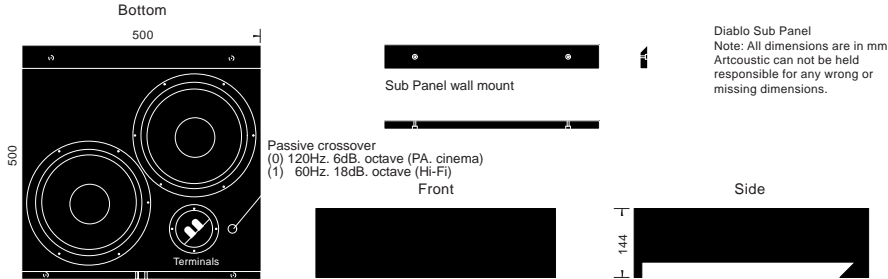

Diablo Sub Panel Subwoofer

Cabinet colour

Diablo Sub Panel

Professional Subwoofer. 2 x 10 inch LF units, sealed type cabinet. This subwoofer is designed with the Artcoustic X2 Bass System.

Operating Range: 20 Hz to 120 Hz
 Beamwidth: Omni-directional
 LF: SPL 1 Watt 92dB Max SPL 108 dB avg 4 ohm continuous power handling 250 W
 Connections: Gold plated screw terminals, single amp
 Dimensions: 500 H x 500 W x 144 D mm
 Weight: 14 kg each

Diablo Sub Panel

The Diablo Sub Panel is the perfect complement for all the speakers in the Artcoustic range. It is extremely versatile and can hang on the wall or stand on the floor. It employs twin 10" X2 long-throw woofers and the X2 bass system to precisely control airflow and pressure inside the cabinet, achieving a bass response down to 20Hz. All of this in a compact, slimline design. The Diablo Sub Panel is ideal for use in high-end installations, where sound quality is paramount, such as small sized home cinema installations and for commercial use in bars, restaurants and corporate presentation facilities.

The Diablo Sub Panel comes with a PA-1800: a 3 channel amplifier with a total of 1800 watt.

Applications

2-channel stereo max SPL 1m 108dB max SPL 4m 100dB	Suitable
Home cinema, small - medium room, screening room max. SPL 1 m 108dB max SPL 4 m 100dB	Suitable
Restaurant - bar - fixed installation - boardroom, auditorium max SPL 1m 108dB max SPL 4m 100dB	Suitable